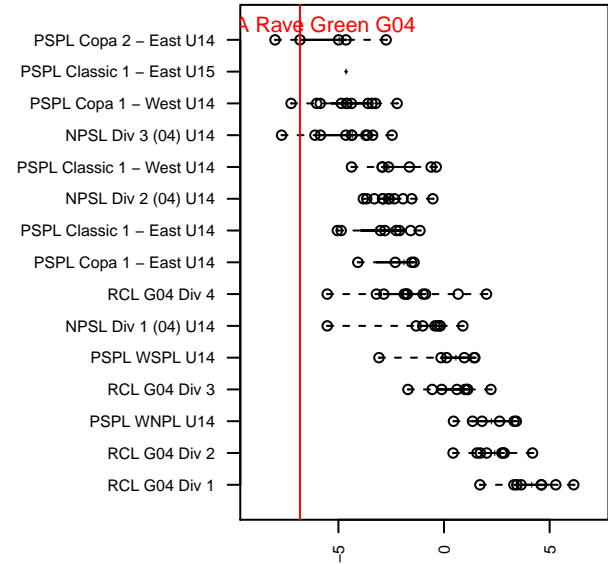

CWSA Rave Green G04

Central Washington Soccer Academy
Yakima, WA
G04 total strength=598
attack=0.56 defense=0.44
fall league = PSPL Copa 2 – East U14

alt names used:
CWSA 04 Rave Green

Venues played:
2017 PSPL Copa 2 – East U14

CWSA Rave Green G04
Dots are actual minus expected GF (blue circles) and GA (red triangles).
Blue line is smoothed change in attack strength. Red is smoothed change in defense strength.

**attack and defense variance (black dot)
relative to other teams
and top 10 in region**

**attack and defense rating
relative to others at age
and all opponents in last 13 months**

Performance relative to 13 month average

Performance relative to 13 month average

date	home		away		venue	pred.home	pred.away
2017-11-05	KVJSA Ellensburg FC G04	5	CWSA Rave Green G04	2	2017 PSPL Copa 2 – East U14	3.03	0.90
2017-10-28	Three Rivers SC White G04	7	CWSA Rave Green G04	0	2017 PSPL Copa 2 – East U14	6.11	0.41
2017-10-28	ASE Navy G04	1	CWSA Rave Green G04	0	2017 PSPL Copa 2 – East U14	0.71	1.55
2017-10-21	Spokane Foxes Tweedy G04	5	CWSA Rave Green G04	2	2017 PSPL Copa 2 – East U14	3.55	0.92
2017-10-14	CWSA Rave Green G04	0	ASE Navy G04	1	2017 PSPL Copa 2 – East U14	1.55	0.71
2017-10-07	CWSA Rave Green G04	0	KVJSA Ellensburg FC G04	0	2017 PSPL Copa 2 – East U14	0.90	3.03
2017-10-01	Walla Walla United SC Strikers G04	2	CWSA Rave Green G04	2	2017 PSPL Copa 2 – East U14	2.59	0.72
2017-09-23	CWSA Rave Green G04	1	Three Rivers SC White G04	6	2017 PSPL Copa 2 – East U14	0.41	6.11
2017-09-16	CWSA Rave Green G04	1	Walla Walla United SC Strikers G04	1	2017 PSPL Copa 2 – East U14	0.72	2.59
2017-09-16	CWSA Rave Green G04	1	Spokane Foxes Tweedy G04	4	2017 PSPL Copa 2 – East U14	0.92	3.55