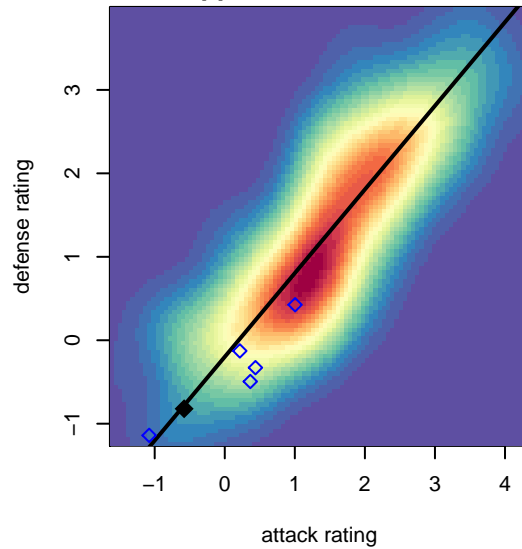

**attack and defense rating
relative to others at age
and all opponents in last 13 months**