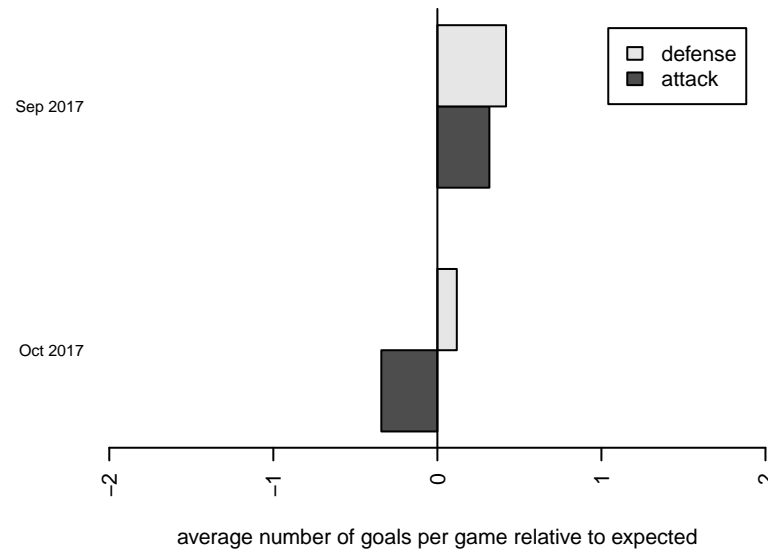

CWSA Rave Green G04

Central Washington Soccer Academy
Yakima, WA
G04 total strength=598
attack=0.56 defense=0.44
fall league = PSPL Copa 2 – East U14

alt names used:
CWSA 04 Rave Green

Venues played:
2017 PSPL Copa 2 – East U14

CWSA Rave Green G04
Dots are actual minus expected GF (blue circles) and GA (red triangles).
Blue line is smoothed change in attack strength. Red is smoothed change in defense strength.

**attack and defense variance (black dot)
relative to other teams
and top 10 in region**

**attack and defense rating
relative to others at age
and all opponents in last 13 months**

Performance relative to 13 month average

Performance relative to 13 month average

date	home		away		venue	pred.home	pred.away
2017-11-05	KVJSA Ellensburg FC G04	5	CWSA Rave Green G04	2	2017 PSPL Copa 2 – East U14	3.03	0.90
2017-10-28	Three Rivers SC White G04	7	CWSA Rave Green G04	0	2017 PSPL Copa 2 – East U14	6.11	0.41
2017-10-28	ASE Navy G04	1	CWSA Rave Green G04	0	2017 PSPL Copa 2 – East U14	0.71	1.55
2017-10-21	Spokane Foxes Tweedy G04	5	CWSA Rave Green G04	2	2017 PSPL Copa 2 – East U14	3.55	0.92
2017-10-14	CWSA Rave Green G04	0	ASE Navy G04	1	2017 PSPL Copa 2 – East U14	1.55	0.71
2017-10-07	CWSA Rave Green G04	0	KVJSA Ellensburg FC G04	0	2017 PSPL Copa 2 – East U14	0.90	3.03
2017-10-01	Walla Walla United SC Strikers G04	2	CWSA Rave Green G04	2	2017 PSPL Copa 2 – East U14	2.59	0.72
2017-09-23	CWSA Rave Green G04	1	Three Rivers SC White G04	6	2017 PSPL Copa 2 – East U14	0.41	6.11
2017-09-16	CWSA Rave Green G04	1	Walla Walla United SC Strikers G04	1	2017 PSPL Copa 2 – East U14	0.72	2.59
2017-09-16	CWSA Rave Green G04	1	Spokane Foxes Tweedy G04	4	2017 PSPL Copa 2 – East U14	0.92	3.55