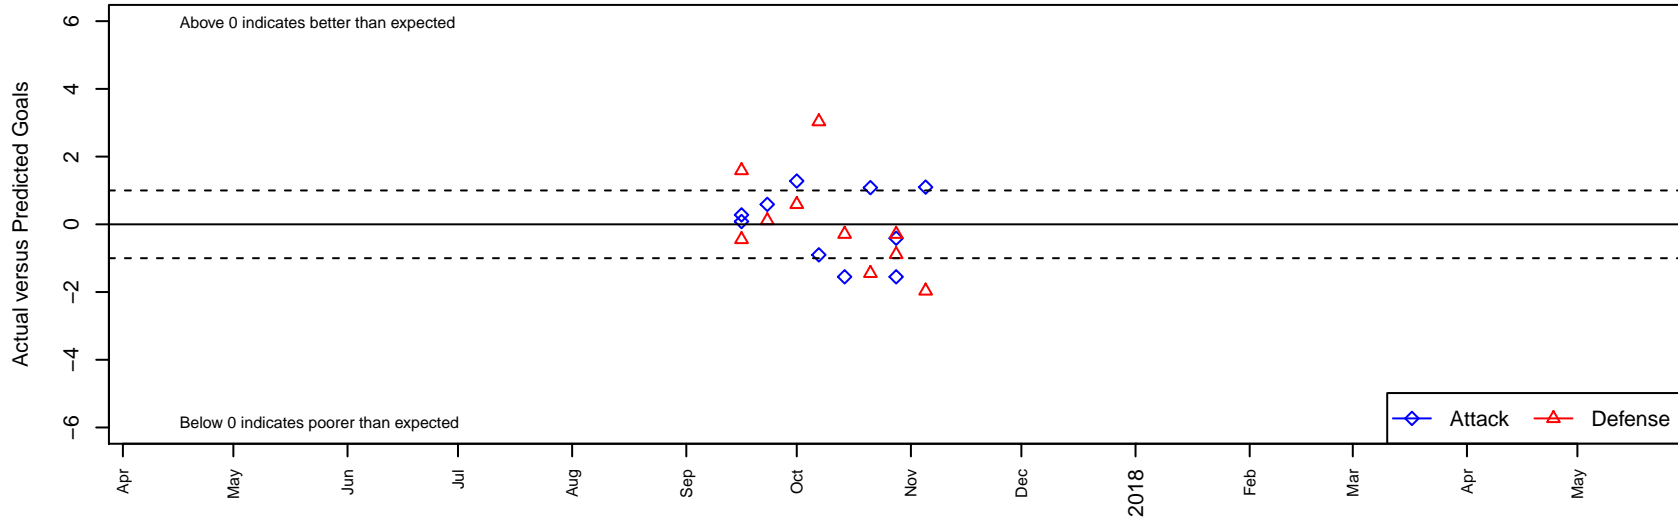

CWSA Rave Green G04

Central Washington Soccer Academy
Yakima, WA
G04 total strength=598
attack=0.56 defense=0.44
fall league = PSPL Copa 2 – East U14

alt names used:
CWSA 04 Rave Green

Venues played:
2017 PSPL Copa 2 – East U14

CWSA Rave Green G04
Dots are actual minus expected GF (blue circles) and GA (red triangles).
Blue line is smoothed change in attack strength. Red is smoothed change in defense strength.

**attack and defense variance (black dot)
relative to other teams
and top 10 in region**