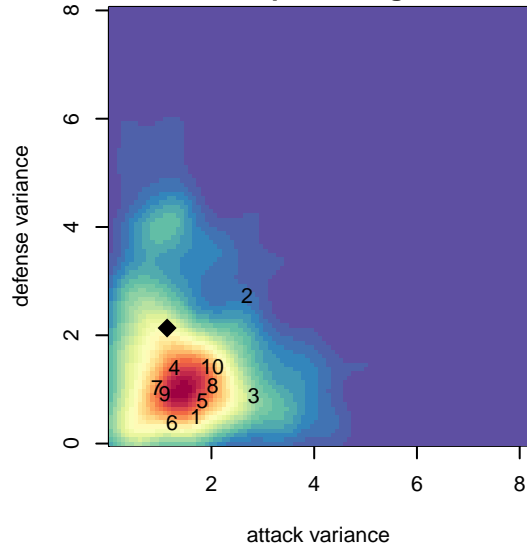

CWSA Rave Green G04

Central Washington Soccer Academy
Yakima, WA
G04 total strength=598
attack=0.56 defense=0.44
fall league = PSPL Copa 2 – East U14

alt names used:
CWSA 04 Rave Green

Venues played:
2017 PSPL Copa 2 – East U14

CWSA Rave Green G04
Dots are actual minus expected GF (blue circles) and GA (red triangles).
Blue line is smoothed change in attack strength. Red is smoothed change in defense strength.

**attack and defense variance (black dot)
relative to other teams
and top 10 in region**